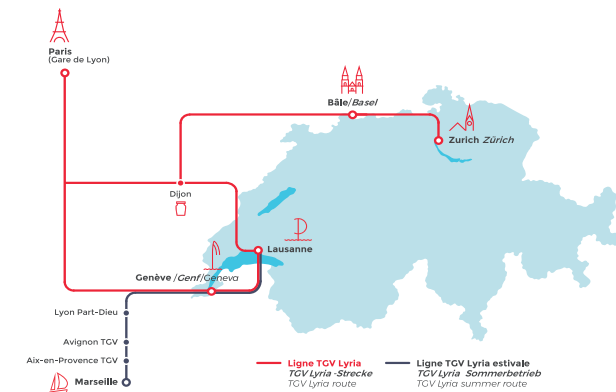

Services on board

Standard	Première	Première Signature
A friendly bar coach with gourmet recipes. Online order via Wi-Fi Portal for Click & Collect at the bar and delivery to the seat in Première Signature class.	A catering offer, with service at your seat Brunch Snack Lunch/Dinner Service included in the Première Signature ticket price and available every day except Saturdays and on Sunday mornings.	220-V electrical sockets. Free wifi access. Entertainment portal. Enhanced content in Première Signature class

Lausanne > Marseille		
		9756
Lausanne	Dep.	07:46
Geneva	Dep.	08:34
Bellegarde	Dep.	09:13
Lyon Part-Dieu	Arr.	10:24
Avignon TGV	Arr.	11:33
Aix-en-Provence TGV	Arr.	11:55
Marseille Saint-Charles	Arr.	12:10
Runs		Mo + Thu > Su

Zürich > Basel > Paris									
		9206	9210⁽¹⁰⁾	9218	9222⁽⁵⁾	9226	9234		
Zürich HB	Dép.	06:59	07:34	09:34	11:34	13:34	15:34	18:34	
Basel	Dép.	08:25	08:34	10:34	12:34	14:34	16:34	19:34	
Mulhouse	Arr.	08:51	08:53	10:53	12:53	14:53	16:53	19:53	
Belfort-Montbéliard TGV	Arr.	09:15⁽⁷⁾	09:17	-	13:17⁽⁷⁾	-	-	20:18	
Dijon	Arr.	-	-	11:58	-	15:58	17:58	-	
Paris-Gare de Lyon	Arr.	11:38	11:38	13:38	15:38	17:38	19:38	22:44	
Première Signature⁽¹⁾									
Runs		Mo > Fr	Sa + Su			Daily			

(1) Service not available on Saturdays. (2) Service not available on Sundays. (4) Mulhouse not served from Mon. to Fri. (5) Does not operate from Mon. to Thu. from 07/09 to 30/09 and from 5 to 7/10, except on 24/09. (7) Belfort not served from Mon. to Thu. from 31/08 to 30/09 and from Mon. to Wed. from 05/10 to 14/10. Arrival delayed in Paris by approximately 20 minutes. (8) Arrival in Zurich at 23:00 on Sundays. (9) Does not operate from Mon. to Thu. from 31/08 to 30/09 (except on 24/09), from Mon. to Wed. from 5 to 14/10 as well as on 10/10. (10) Does not operate from Mon. to Thu. from 31/08 to 30/09 (except on 24/09), from 5 to 7/10 and from Mon. to Thu. from 12 to 29/10, as well as on 10/10.